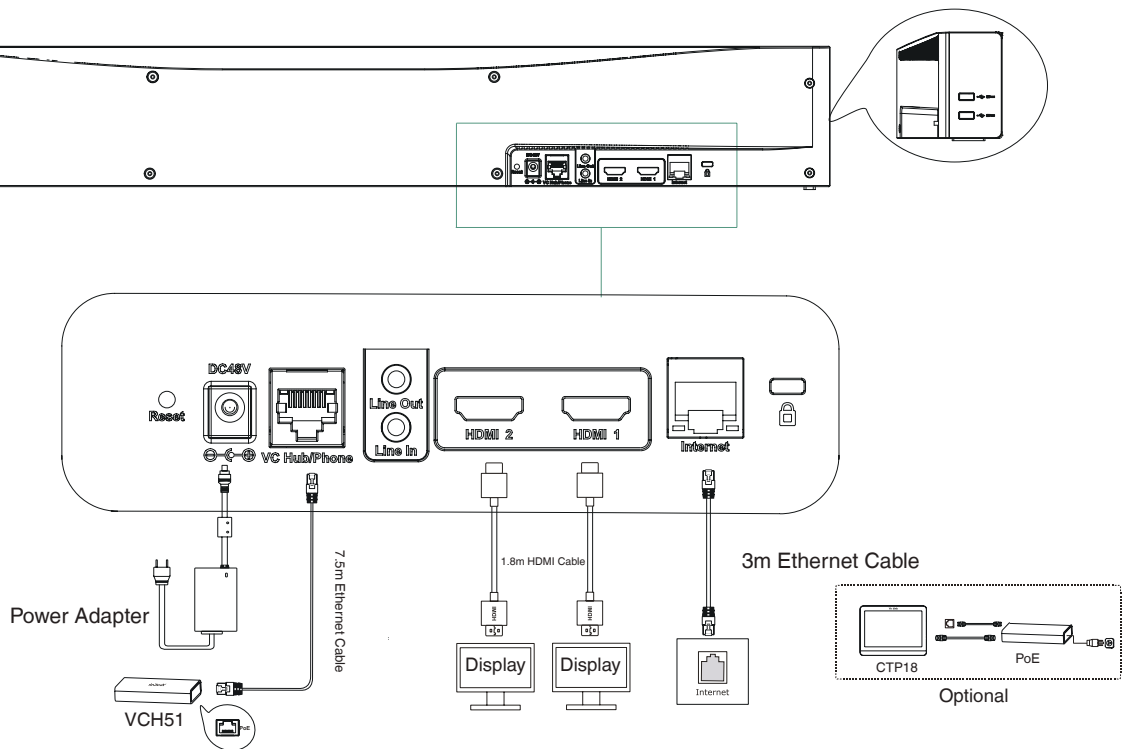

Connections

- 2 x HDMI output (CEC supported)
- HDMI input (through the VCH51 Sharing Kit)
- 1 x Line-in (3.5mm)
- 1 x Line-out (3.5mm)
- 2 x USB 2.0
- 1 x 10/100M/1000M Ethernet port

- 1 x Yealink extension port (RJ-45)
- 1 x Power port
- 1 x Security lock slot
- 1 x Reset slot

MeetingBar A30 Package

- Package contents:
 - MeetingBar A30 endpoint
 - 3m Ethernet cable
 - 2 x 1.8m HDMI cable
 - Mounting Bracket and Accessories
 - Power adapter
 - Quick Start Guide
 - Controller (optional):
 - CTP18 Touch Panel
 - VCR20 Remote Control
 - Content sharing(optional):
 - VCH51 Sharing Kit (HDMI/USB-C)
 - WPP20 Wireless Presentation Pod

- Carton Meas: 903*325*306mm

MeetingBar A30 + CTP18 Package

- Carton Meas: 923*495*327mm

Compliance

Endpoint Connections

Note:

- If you connect a touch display device, you can operate the A30 either by remote control or touch control.
- If you connect a non-touch display device, you can only use the remote control.